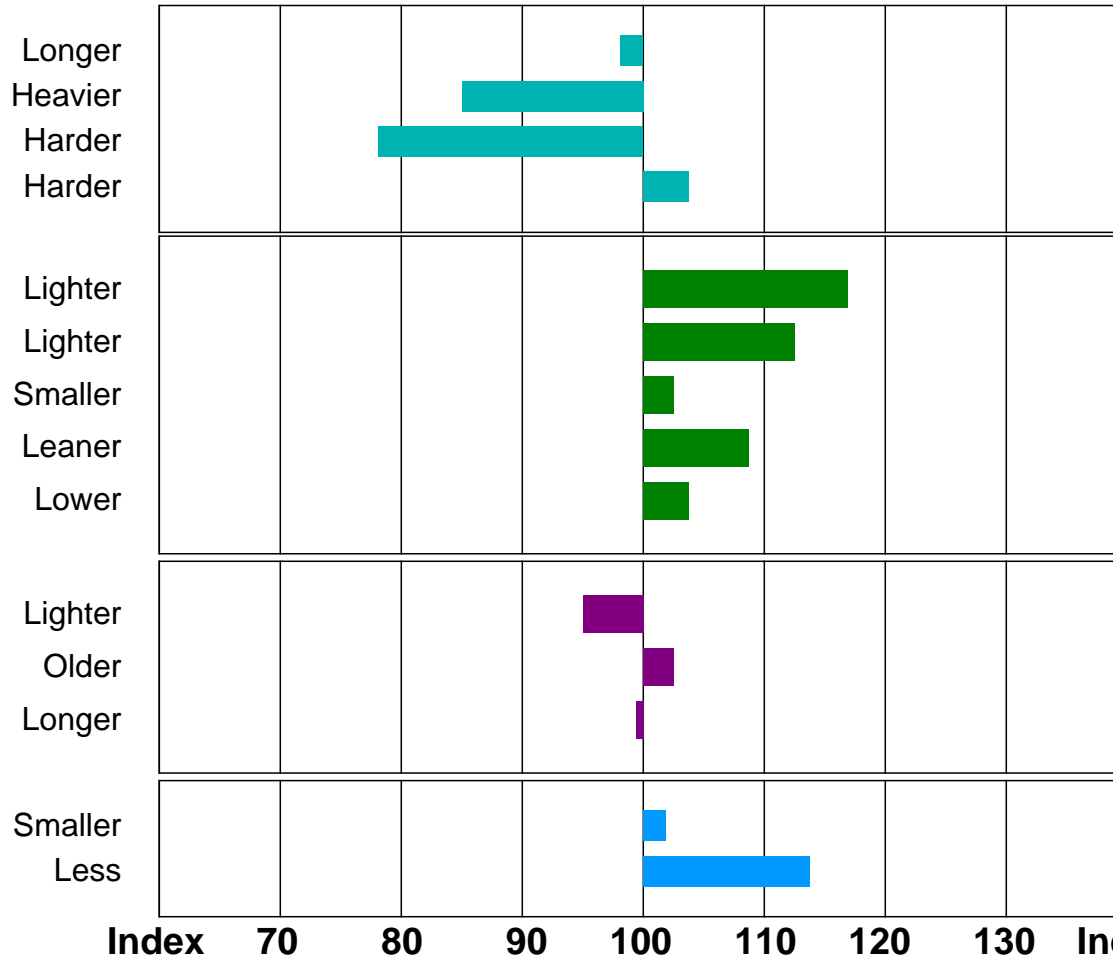

LOT:

LYNDERG SABINE
UK 9271872/1290-7 LYNDERG NAPOLEON

12-JUN-2021

LYNDERG MARIANNE

Below Average Above Average (Superior)

Trait	EBV	Acc %
Shorter	Gest. Length (days)	0.2 48
Lighter	Birth Weight (kg)	2.1 66
Easier	Calving Ease (%)	-4.3 54
Easier	Mat.Calv. Ease (%)	0.1 41
Heavier	200 Day Growth (kg)	28 50
Heavier	400 Day Growth (kg)	47 48
Bigger	Muscle Depth (mm)	2.4 43
Fatter	Fat Depth (mm)	0.1 34
Higher	BEEF VALUE	33 55
Heavier	200 Day Milk (kg)	-1 32
Younger	Age at 1st Calv. EBV (days)	29 28
Shorter	Calving Interval EBV (days)	4 21
Bigger	Scrotal Circ (cm)	0.1 40
More	Docility (%)	3.8 35

Adjusted Weights (kg)	100	200	300	400	500	Scanned
	0	0	0	0	0	NO

Sale Wt(kg)	Scrotal Circ. (cm)
-------------	--------------------