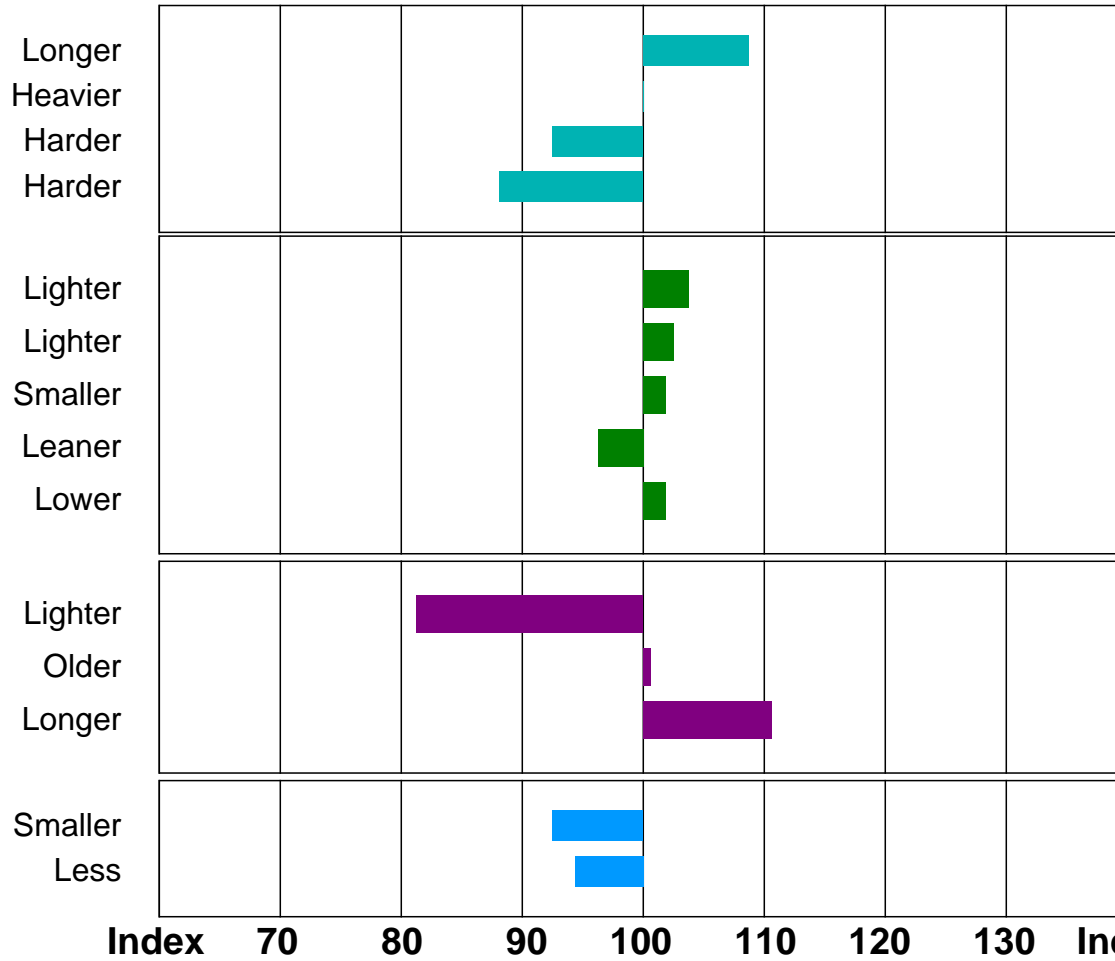

LOT:

LYNDERG SARAH
UK 9271872/1275-6 TELFERS MUNSTER

28-MAR-2021

LYNDERG NOLEEN

Below Average Above Average (Superior)

Trait	EBV	Acc %
Shorter	Gest. Length (days)	-1.3 73
Lighter	Birth Weight (kg)	0.8 62
Easier	Calving Ease (%)	-2.3 60
Easier	Mat.Calv. Ease (%)	-0.9 44
Heavier	200 Day Growth (kg)	17 56
Heavier	400 Day Growth (kg)	30 55
Bigger	Muscle Depth (mm)	2.3 48
Fatter	Fat Depth (mm)	-0.1 36
Higher	BEEF VALUE	32 58
Heavier	200 Day Milk (kg)	-3 32
Younger	Age at 1st Calv. EBV (days)	31 31
Shorter	Calving Interval EBV (days)	-1 25
Bigger	Scrotal Circ (cm)	-0.2 47
More	Docility (%)	0.6 44

Adjusted Weights (kg)	100	200	300	400	500	Scanned
	0	0	0	0	0	NO

Sale Wt(kg)	Scrotal Circ. (cm)
-------------	--------------------