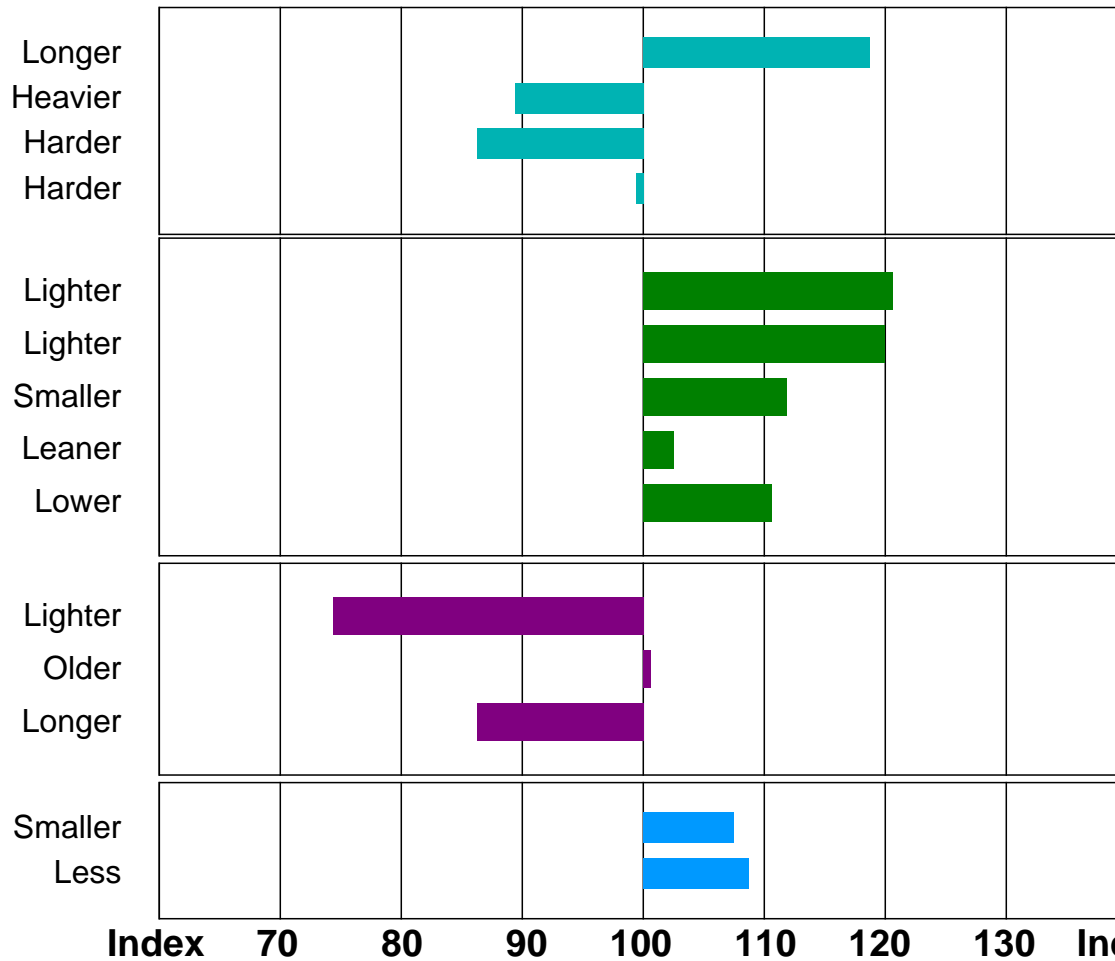

LOT:

RITCHIES SPICE
UK 520046/400175 CARNEW MILLREEF

28-MAY-2021
BROCKHURST HOWZAT

Below Average Above Average (Superior)

Trait	EBV	Acc %
Shorter	Gest. Length (days)	-2.6 63
Lighter	Birth Weight (kg)	1.8 58
Easier	Calving Ease (%)	-3.1 62
Easier	Mat.Calv. Ease (%)	-0.2 48
Heavier	200 Day Growth (kg)	32 69
Heavier	400 Day Growth (kg)	58 68
Bigger	Muscle Depth (mm)	3.6 52
Fatter	Fat Depth (mm)	0.0 42
Higher	BEEF VALUE	38 67
Heavier	200 Day Milk (kg)	-4 40
Younger	Age at 1st Calv. EBV (days)	30 38
Shorter	Calving Interval EBV (days)	9 30
Bigger	Scrotal Circ (cm)	0.3 56
More	Docility (%)	3.0 42

Adjusted Weights (kg)	100	200	300	400	500	Scanned
	179	325	0	0	0	NO

Sale Wt(kg)	Scrotal Circ. (cm)
-------------	--------------------