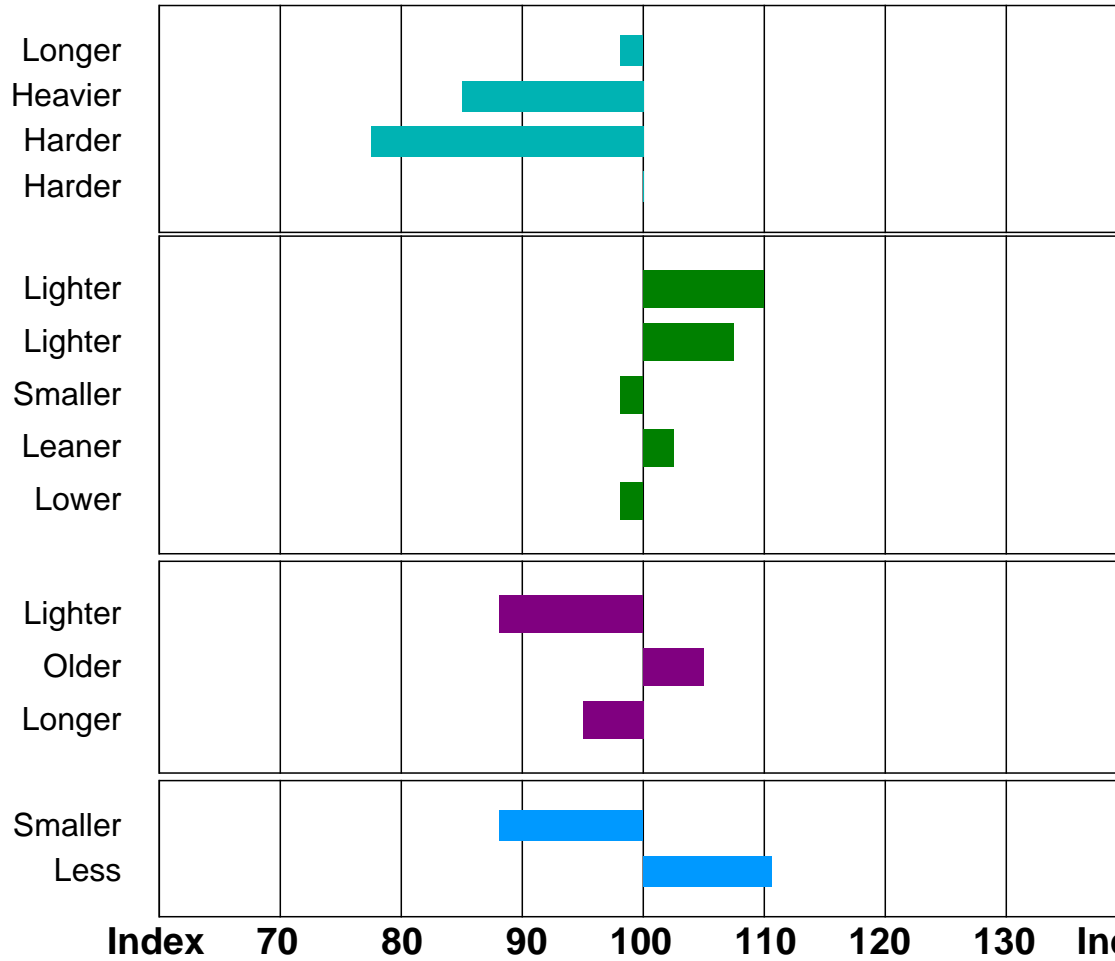

LOT:

LYNDERG SYBIL
UK 9271872/1284-1 LYNDERG NAPOLEON

05-MAY-2021

LYNDERG MAEVE

Below Average Above Average (Superior)

Trait	EBV	Acc %
Shorter Gest. Length (days)	0.2	50
Lighter Birth Weight (kg)	2.1	66
Easier Calving Ease (%)	-4.4	55
Easier Mat.Calv. Ease (%)	-0.2	41
Heavier 200 Day Growth (kg)	22	50
Heavier 400 Day Growth (kg)	38	48
Bigger Muscle Depth (mm)	1.7	44
Fatter Fat Depth (mm)	0.0	36
Higher BEEF VALUE	28	55
Heavier 200 Day Milk (kg)	-2	33
Younger Age at 1st Calv. EBV (days)	26	31
Shorter Calving Interval EBV (days)	6	24
Bigger Scrotal Circ (cm)	-0.3	42
More Docility (%)	3.3	37

Adjusted Weights (kg)	100	200	300	400	500	Scanned
	0	0	0	0	0	NO

Sale Wt(kg)	Scrotal Circ. (cm)
-------------	--------------------