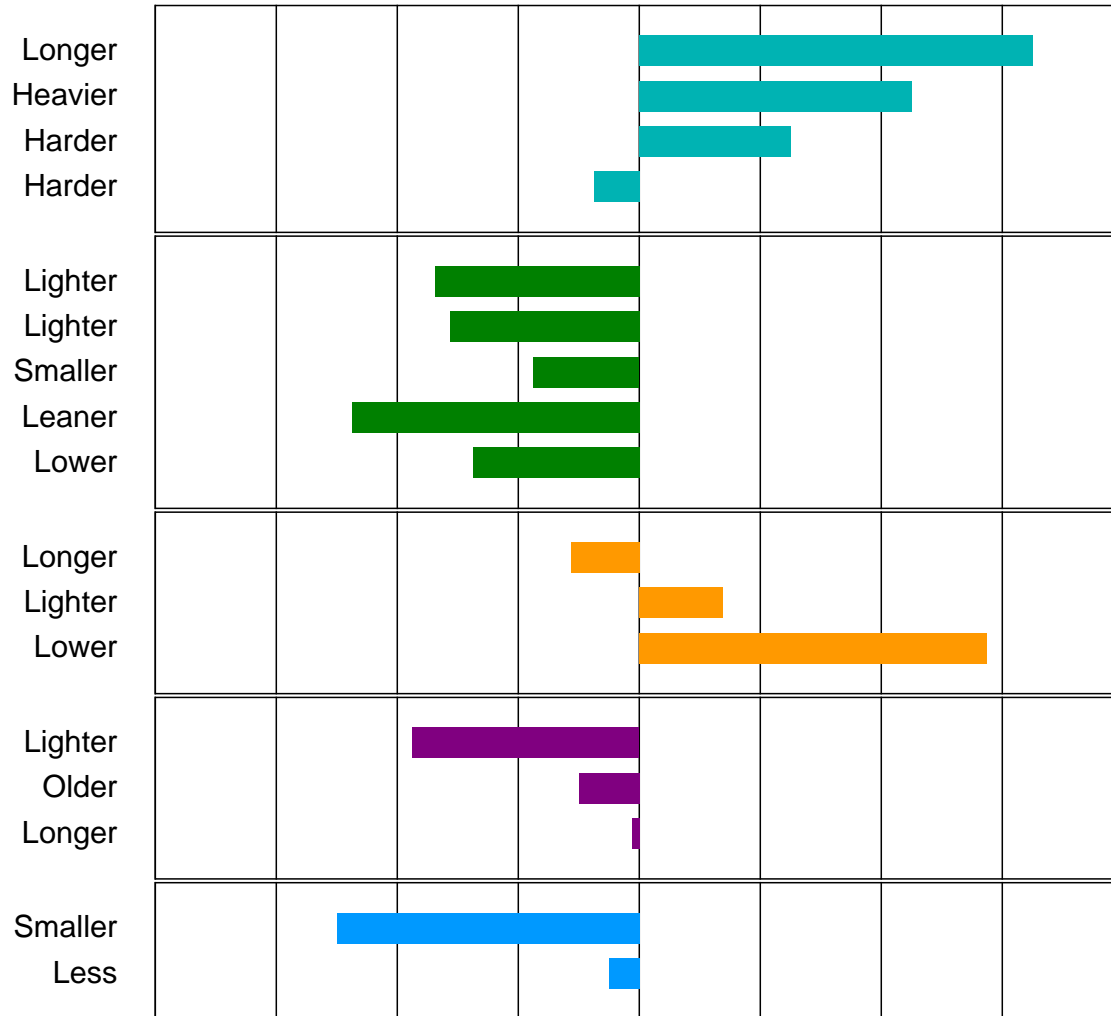

LOT:

**TRUEMAN SCLUB
UK 9240306/0839-6 TELFERS MUNSTER**

11-JUN-2021

TRUEMAN OPERA

Below Average Above Average (Superior)

Trait	EBV	Acc %	
Shorter	Gest. Length (days)	-4.5	75
Lighter	Birth Weight (kg)	-1.2	71
Easier	Calving Ease (%)	0.6	62
Easier	Mat.Calv. Ease (%)	-0.4	43
Heavier	200 Day Growth (kg)	-1	68
Heavier	400 Day Growth (kg)	0	65
Bigger	Muscle Depth (mm)	0.8	53
Fatter	Fat Depth (mm)	-0.4	38
Higher	BEEF VALUE	20	69
Shorter	Age to Slaughter GEBV (days)	3	75
Heavier	Carcase weight GEBV (kg)	14	79
Higher	RETAIL VALUE (of prime cuts)	48	78
Heavier	200 Day Milk (kg)	-3	35
Younger	Age at 1st Calv. GEBV (days)	38	68
Shorter	Calving Interval GEBV (days)	4	55
Bigger	Scrotal Circ (cm)	-0.7	53
More	Docility (%)	1.1	54

Index 70 80 90 100 110 120 130 Index

Adjusted Weights (kg)	100	200	300	400	500	Scanned
	132	235	385	0	0	NO

Sale Wt(kg)	Scrotal Circ. (cm)