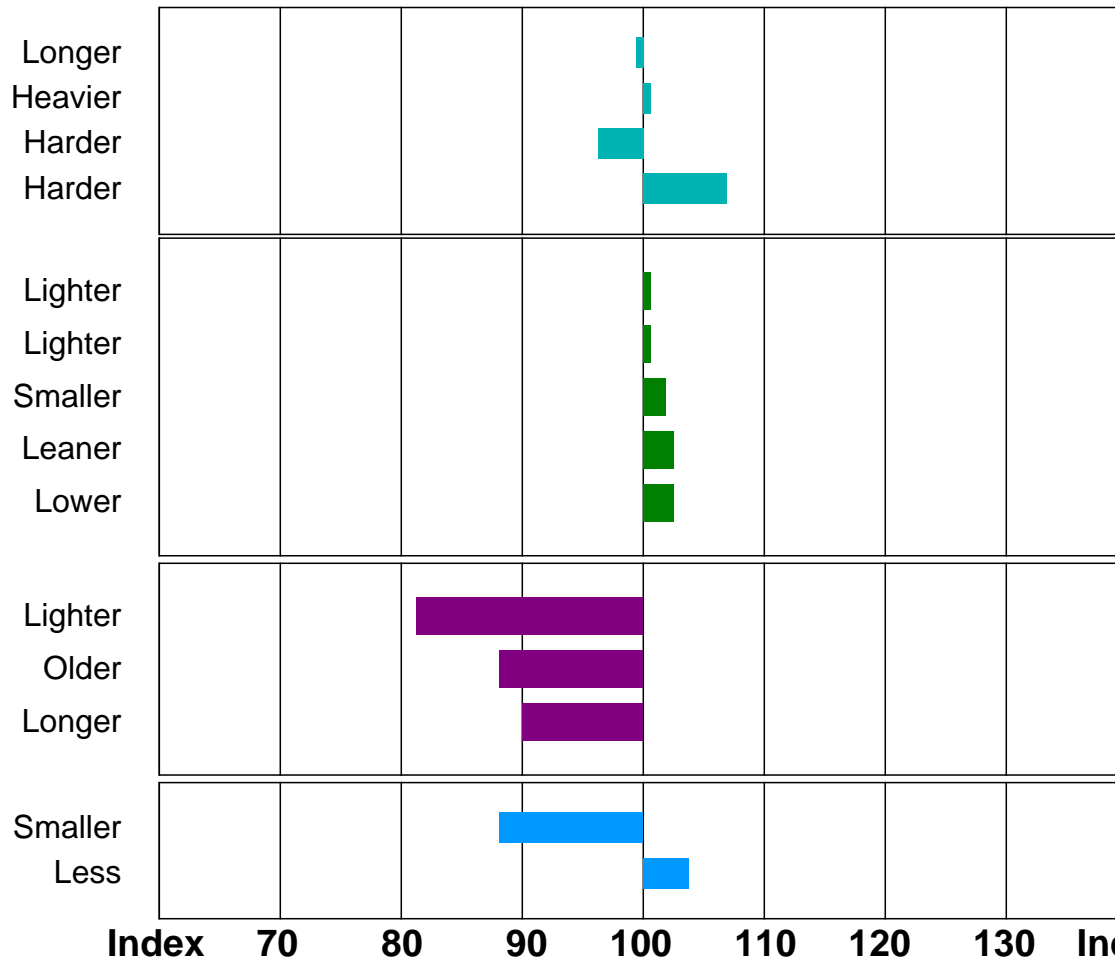

LOT:

RATHKEELAND ROMFORD
UK 9480016/1314-6 IRONSTONE GANDI

28-DEC-2020

RATHKEELAND NOELLE

Below Average Above Average (Superior)

Trait	EBV	Acc %
Gest. Length (days)	0.0	58
Birth Weight (kg)	0.7	71
Calving Ease (%)	-1.7	57
Mat. Calv. Ease (%)	0.3	39
200 Day Growth (kg)	14	68
400 Day Growth (kg)	27	65
Muscle Depth (mm)	2.2	54
Fat Depth (mm)	0.0	40
BEEF VALUE	32	69
200 Day Milk (kg)	-3	37
Age at 1st Calv. EBV (days)	46	38
Calving Interval EBV (days)	8	30
Scrotal Circ (cm)	-0.3	54
Docility (%)	2.2	43

Adjusted Weights (kg)	100	200	300	400	500	Scanned
	168	296	450	0	0	NO

Sale Wt(kg)	Scrotal Circ. (cm)
-------------	--------------------